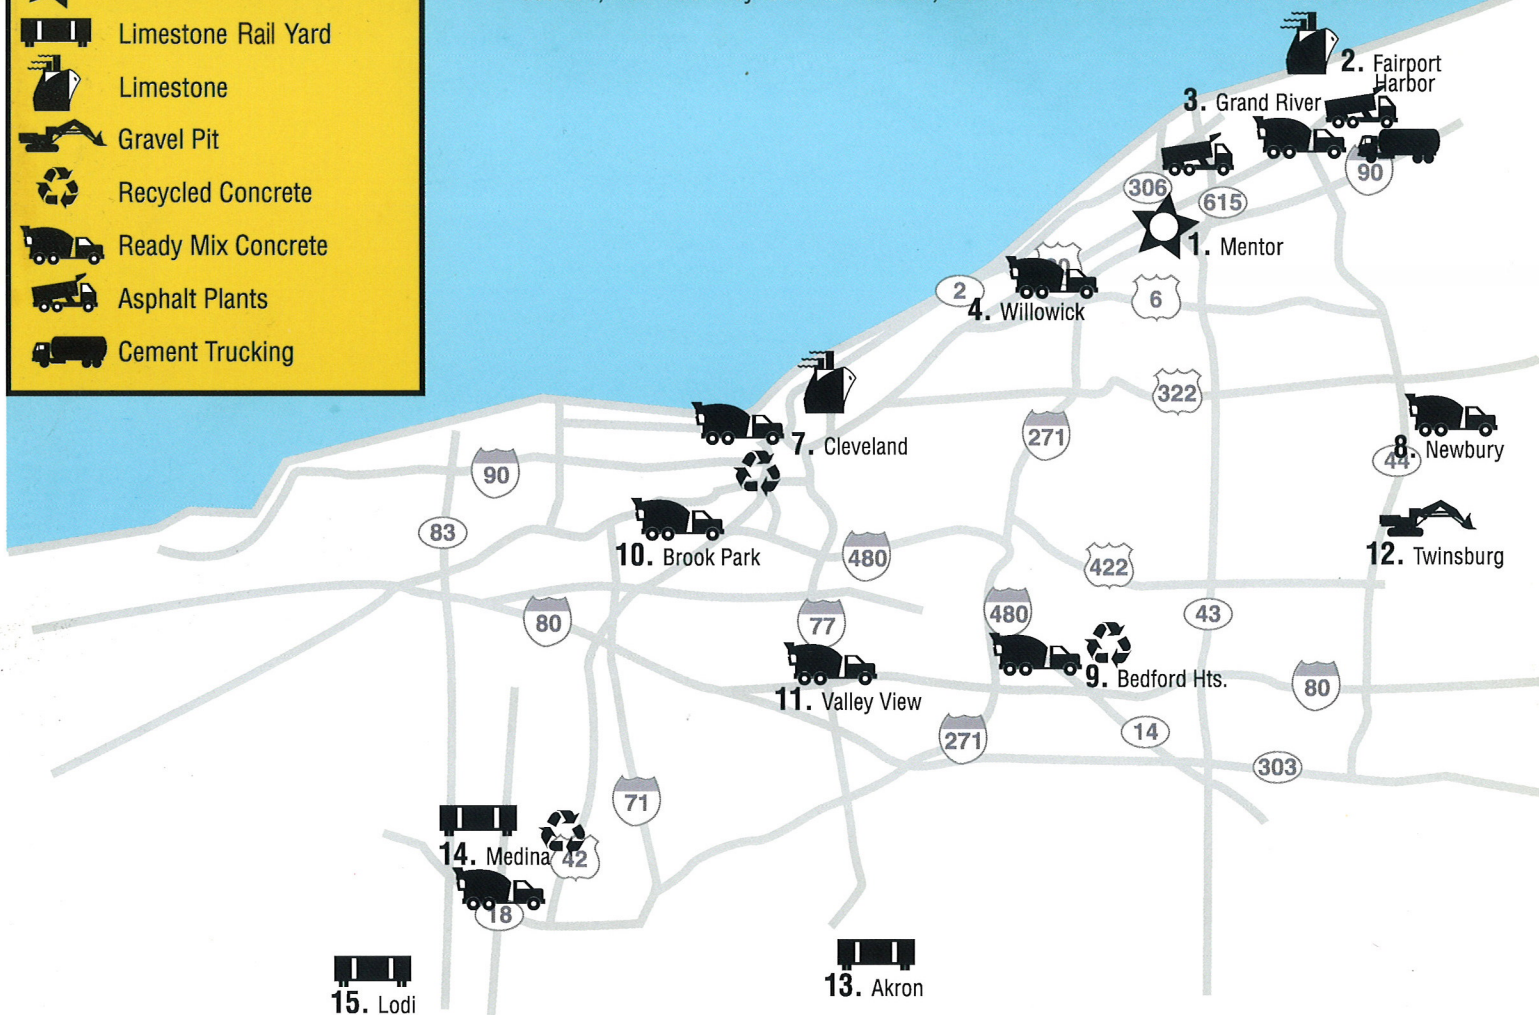

Northeast Ohio Location Key

- Corporate Office
- Limestone Rail Yard
- Limestone
- Gravel Pit
- Recycled Concrete
- Ready Mix Concrete
- Asphalt Plants
- Cement Trucking

Osborne Companies Map & Legend

Corporate Office

Osborne, Inc. • 7954 Reynolds Rd. • Mentor, OH 44060 • Phone: 440.942.7000 • Fax: 440.942.0961

1. Osborne Companies Corporate Office

7954 Reynolds Rd.
Mentor, Oh. 44061
Phone 440-942-7000
Fax 440-942-0961

4. Willowick

Lakeland Plant
32800 Lakeland Blvd.
Willowick, Oh. 44095
Phone 440-943-1800
Fax 440-943-5400

7. Cleveland

Cuyahoga Materials
2929 Rockefeller Rd.
Cleveland, Oh. 44101
Phone 216-574-8947
Fax 216-574-9253

10. Brookpark

Cuyahoga Concrete
17251 Hummel Rd.
Brookpark, Oh. 44142
Phone 216-771-0010
Fax 216-771-4714

13. Akron

Osborne Concrete & Stone
124 Darrow Rd.
Akron, Oh. 44305
Phone 330-733-7707

2. Fairport Harbor

Osborne Concrete & Stone
423 Water St.
Fairport Harbor, Oh. 44077
Phone 440-357-5526

5. Cleveland

Osborne Concrete & Stone
Cleveland, Oh. 44101 (3 Locations)
A. 2100 Central Furnace Court • B. 2100 West 3rd St. • C. 850 Harrison Ave.
Phone 216-771-5200
Fax 216-771-4714

8. Newbury

Geauga Concrete
10509 Kinsman Rd.
Newbury, Oh. 44065
Phone 440-338-4915
Fax 440-564-7693

11. Valley View

Osborne Inc.
5571 Canal Rd.
Valley View, Oh. 44125
Phone 216-520-2503
Fax 216-520-2504

14. Medina

Osborne Medina, Inc.
795 N. Progress Dr.
Medina, Oh. 44256
Phone 330-723-0015
Fax 330-722-8362

3. Grand River

1 Williams St.
Grand River, Oh. 44045
Phone 440-357-5562
Fax 440-357-8560

6. Cleveland

Cuyahoga Concrete
2100 Central Furnace Court
Cleveland, Oh. 44101
Phone 216-771-0010
Fax 216-771-4714

9. Osborne Concrete & Stone

26481 Cannon Rd.
Bedford, Hts, Oh. 44113
Phone 440-232-1440
Fax 440-232-7733

12. Twinsburg

Twinsburg Land Development
60 Treat Rd.
Twinsburg, Oh. 44202
Phone 330-995-0640
Fax 330-995-2718

15. Lodi

Osborne Medina, Inc.
8217 Seville Rd.
Lodi, Oh. 44254
Phone 330-948-2368
Fax 330-948-2674